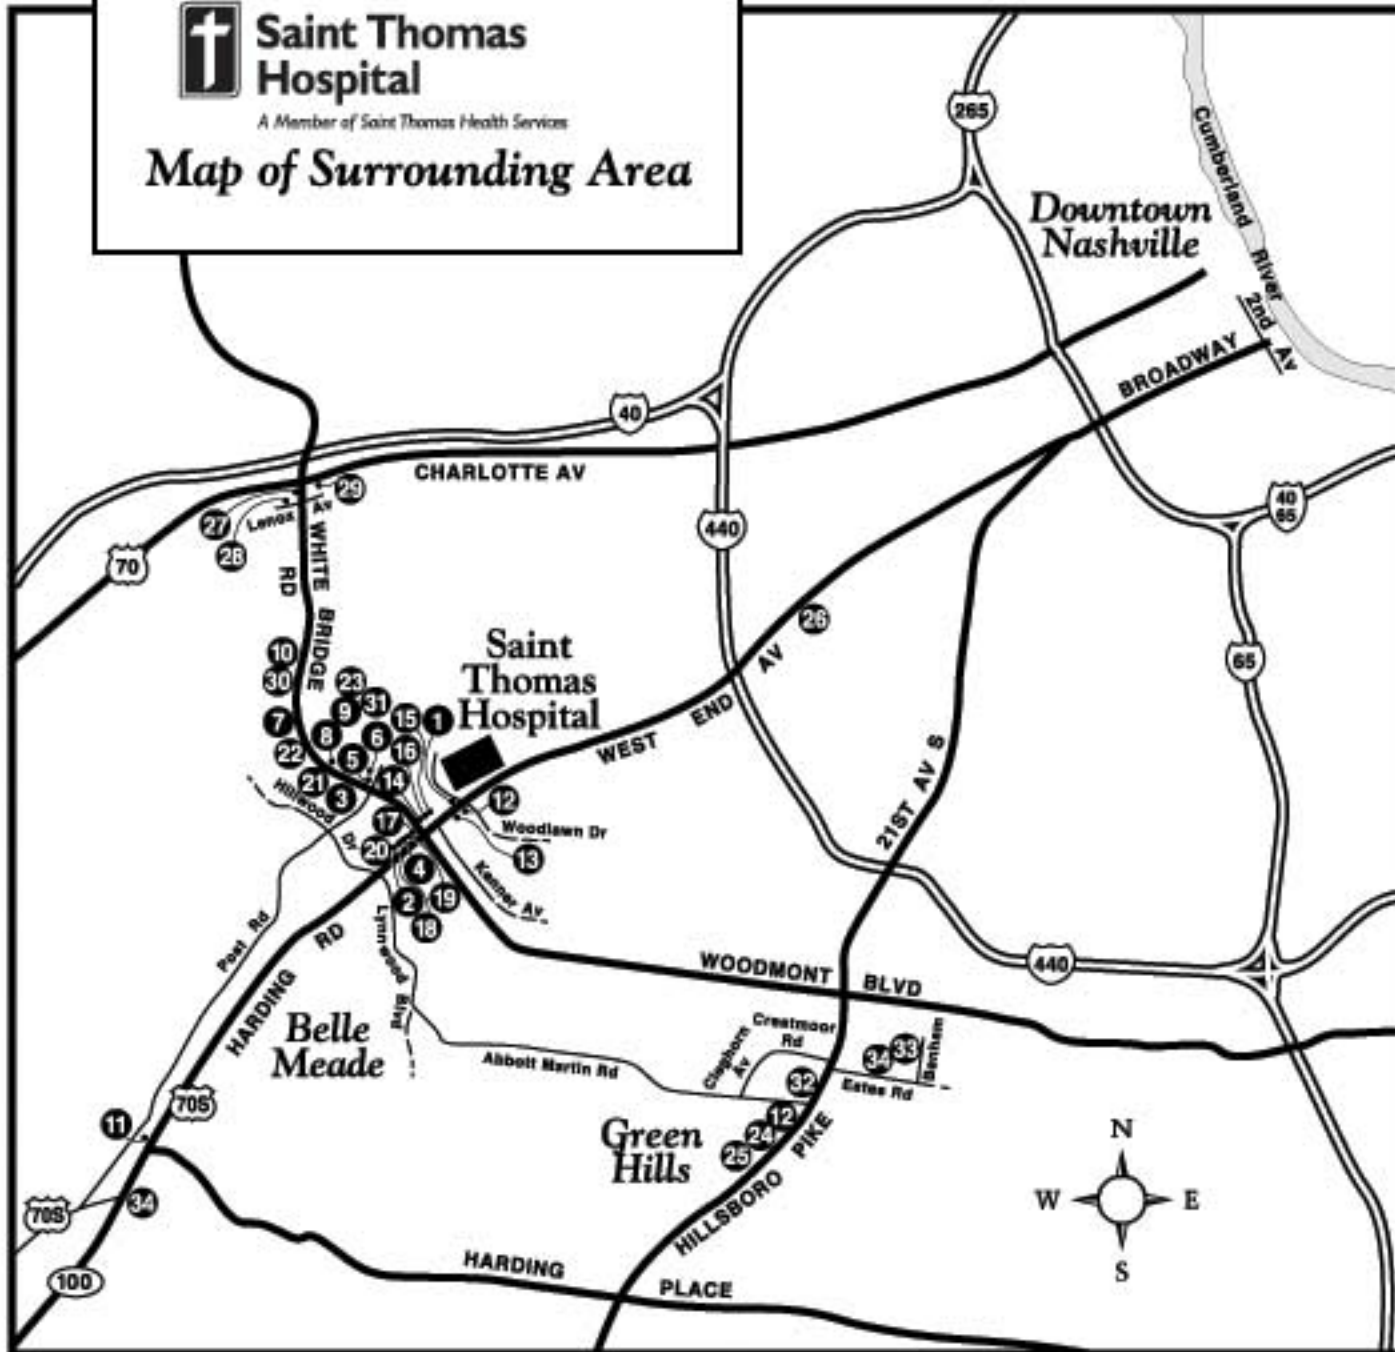

Saint Thomas Hospital

A Member of Saint Thomas Health Services

Map of Surrounding Area

RESTAURANTS

1. Taco Bell
2. Belle Meade Buffet
3. O'Charley's
4. Starbucks
5. Wendy's
6. Dal's
7. Burger King
8. Calhoun's
9. Golden Dragon
10. J. Alexander's
11. Krystal

STORES

12. Walgreens (two locations shown)
13. Bookstar Bookstore
14. Hill's Grocery
15. Belle Meade Hardware
16. Belle Meade Drugs and Picnic
17. Katy's Hallmark
18. CVS Pharmacy
19. Office Depot
20. Kroger's
21. Pier One
22. Dodge Cleaner's
23. Target
24. Wild Oats Grocery
25. Davis-Kidd Bookstore

LODGING

26. Vanderbilt Holiday Inn
27. Daystop I-40 West
28. Baymont
29. Motel 8

SHOPPING AREAS

30. Paddock Place
31. Lion's Head Shopping Center
32. The Mall at Green Hills/Regal Cinemas

MISC.

33. Nashville Public Library
34. U.S. Post Office (two locations shown)

SERVICES on the Saint Thomas campus

- The Snack Place, Subway (In the Food Court)
- NationsBank (G-10)
- Nashville Eye Center
- Optical Shop
- Plaza Pharmacy (Next to the Food Court)
- White Way Cleaners (Elevators at The Inn at Saint Thomas, Level One)